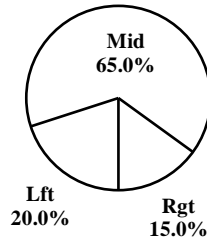

Scoring Distribution

Scoring Locations

By Period	FG	FGA	FG%	3Pt	3PA	3P%	FT	FTA	FT%	PTS	ORB	DRB	TR	PF	AST	TO	BS	ST	P/S
1st Period	6	9	66.7	1	3	33.3	2	3	66.7	15	1	5	6	7	2	5	2	3	1.50
2nd Period	5	11	45.5	1	4	25.0	3	5	60.0	14	2	8	10	3	2	6	0	0	1.08
3rd Period	1	11	9.09	0	3	0.00	7	7	100	9	7	2	9	4	1	5	2	0	0.64
4th Period	8	19	42.1	3	12	25.0	1	3	33.3	20	6	5	11	9	3	6	0	2	1.00
Game	20	50	40.0	5	22	22.7	13	18	72.2	58	16	20	36	23	8	22	4	5	0.98