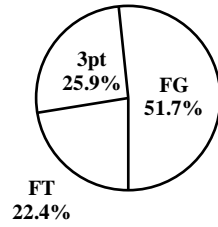

AHSAA State Basketball Championships - TEAM SHOT CHART for the Athens Golden Eagles

Athens Golden Eagles vs. Butler Rebels

DATE: 03/06/2004 TIME: 4:00 PM SITE: BJCC Arena

Shot Summary	M/A	%	PTS
3Pt FG	5/22	22.7%	15
2Pt FG	15/28	53.6%	30
Layups - L	2/2	100.0%	4
Layups - R	2/2	100.0%	4
Dunks	2/2	100.0%	4
Putbacks	0/0	0.0%	0
Overall Shooting	20/50	40.0%	45
Free Throws	13/18	72.2%	13
Total Points			58

Scoring Distribution

Scoring Locations

By Period	FG	FGA	FG%	3Pt	3PA	3P%	FT	FTA	FT%	PTS	ORB	DRB	TR	PF	AST	TO	BS	ST	P/S
1st Period	6	9	66.7	1	3	33.3	2	3	66.7	15	1	5	6	7	2	5	2	3	1.50
2nd Period	5	11	45.5	1	4	25.0	3	5	60.0	14	2	8	10	3	2	6	0	0	1.08
3rd Period	1	11	9.09	0	3	0.00	7	7	100	9	7	2	9	4	1	5	2	0	0.64
4th Period	8	19	42.1	3	12	25.0	1	3	33.3	20	6	5	11	9	3	6	0	2	1.00
Game	20	50	40.0	5	22	22.7	13	18	72.2	58	16	20	36	23	8	22	4	5	0.98